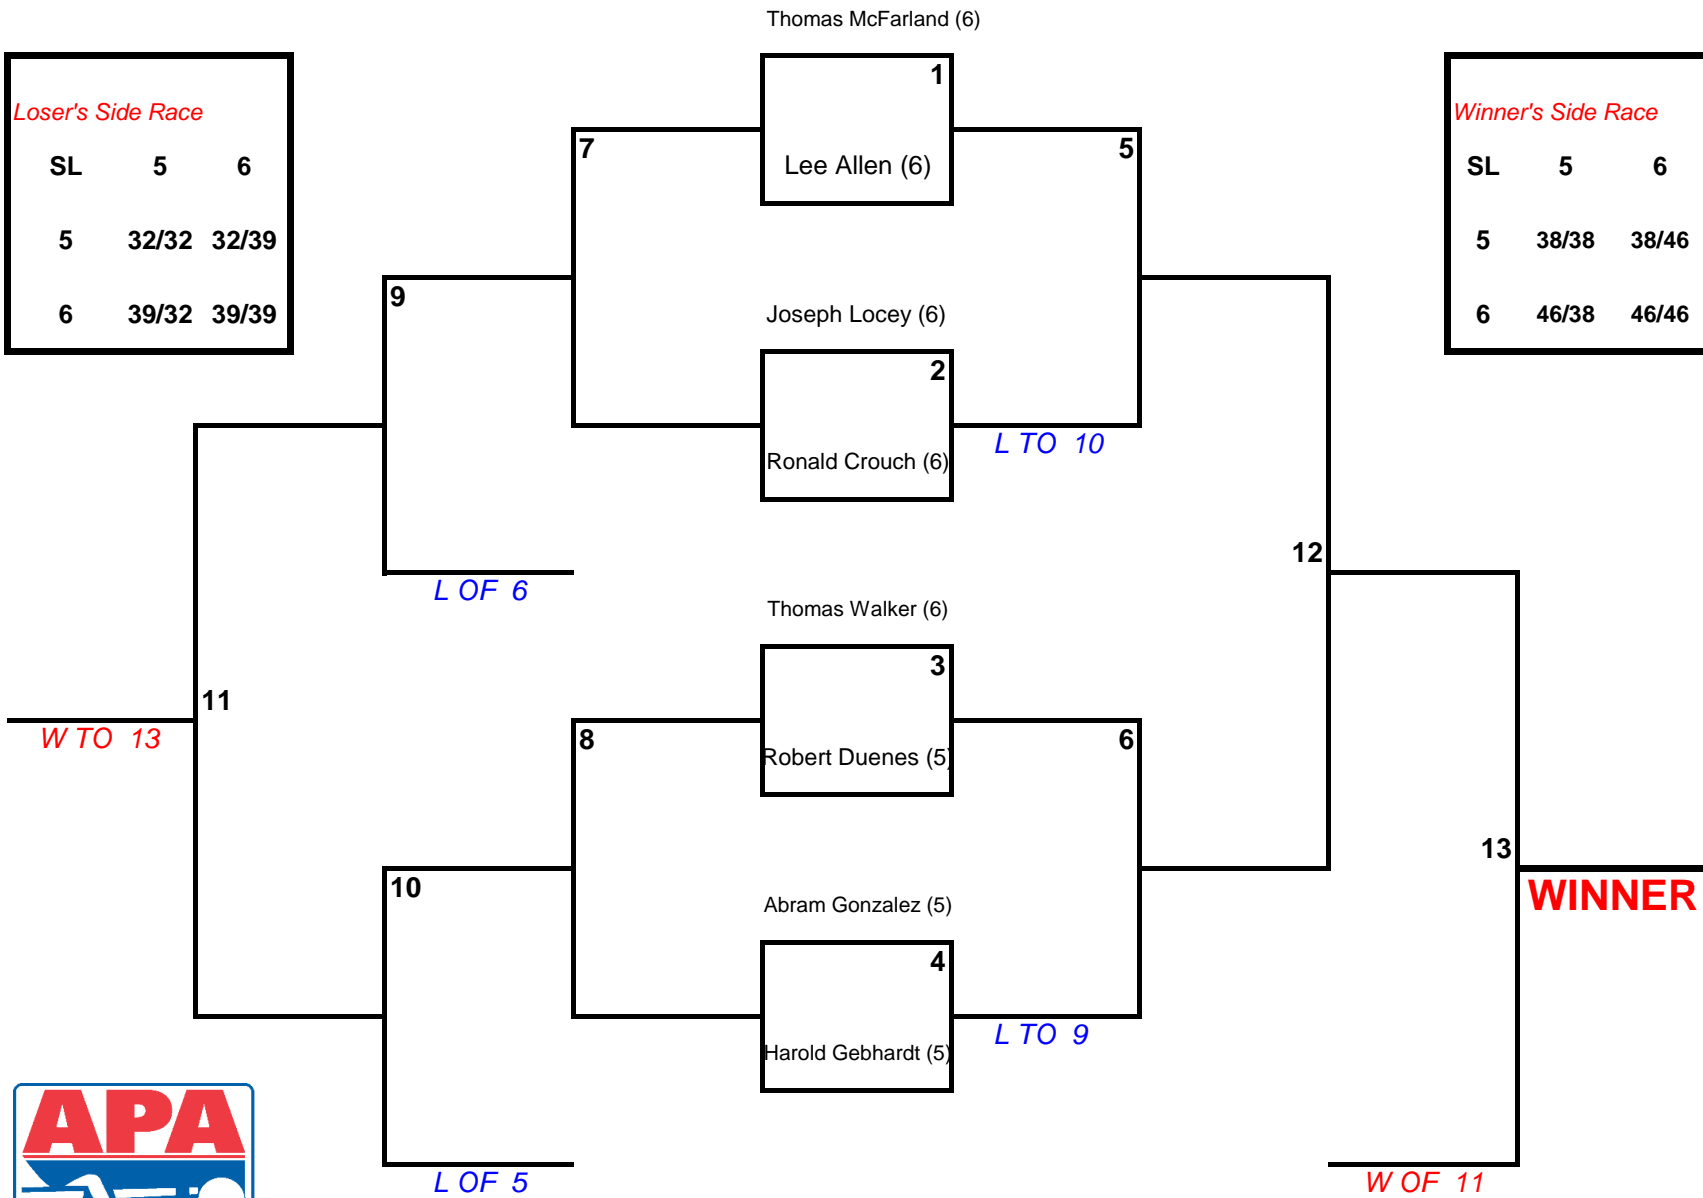

Loser's Side Race

SL	5	6
5	32/32	32/39
6	39/32	39/39

Winner's Side Race

SL	5	6
5	38/38	38/46
6	46/38	46/46

9B MVP - SL 6&5